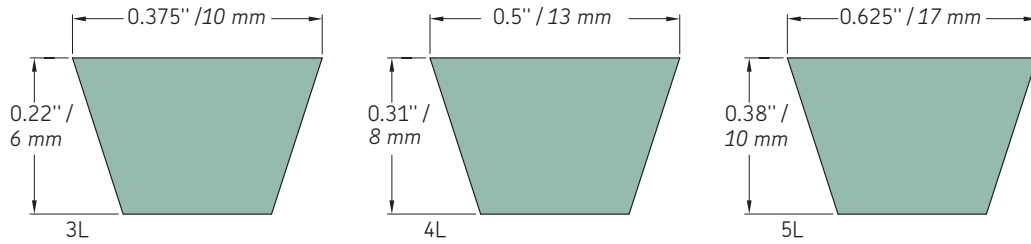

SKF XP Lawn and Garden v-belts

Section	Dimensions Width		OD: Length		Designation	Section	Dimensions Width		OD: Length		Designation	Section	Dimensions Width		OD: Length		Designation		
	mm	in.	mm	in.			mm	in.	mm	in.			mm	in.	mm	in.		mm	in.
3L	10	3/8	381	15,0	PHG 3L150XP	4L	13	1/2	356	14,0	PHG 4L140XP	4L	13	1/2	1 676	66,0	PHG 4L660XP		
	10	3/8	406	16,0	PHG 3L160XP		13	1/2	381	15,0	PHG 4L150XP		13	1/2	1 702	67,0	PHG 4L670XP		
	10	3/8	432	17,0	PHG 3L170XP		13	1/2	406	16,0	PHG 4L160XP		13	1/2	1 727	68,0	PHG 4L680XP		
	10	3/8	457	18,0	PHG 3L180XP		13	1/2	432	17,0	PHG 4L170XP		13	1/2	1 753	69,0	PHG 4L690XP		
	10	3/8	483	19,0	PHG 3L190XP		13	1/2	457	18,0	PHG 4L180XP		13	1/2	1 778	70,0	PHG 4L700XP		
	10	3/8	508	20,0	PHG 3L200XP		13	1/2	483	19,0	PHG 4L190XP		13	1/2	1 803	71,0	PHG 4L710XP		
	10	3/8	533	21,0	PHG 3L210XP		13	1/2	508	20,0	PHG 4L200XP		13	1/2	1 829	72,0	PHG 4L720XP		
	10	3/8	559	22,0	PHG 3L220XP		13	1/2	533	21,0	PHG 4L210XP		13	1/2	1 854	73,0	PHG 4L730XP		
	10	3/8	584	23,0	PHG 3L230XP		13	1/2	546	21,5	PHG 4L215XP		13	1/2	1 880	74,0	PHG 4L740XP		
	10	3/8	610	24,0	PHG 3L240XP		13	1/2	559	22,0	PHG 4L220XP		13	1/2	1 905	75,0	PHG 4L750XP		
10	3/8	635	25,0	PHG 3L250XP	13	1/2	584	23,0	PHG 4L230XP	13	1/2	1 930	76,0	PHG 4L760XP					
10	3/8	660	26,0	PHG 3L260XP	13	1/2	610	24,0	PHG 4L240XP	13	1/2	1 956	77,0	PHG 4L770XP					
10	3/8	673	26,5	PHG 3L265XP	13	1/2	635	25,0	PHG 4L250XP	13	1/2	1 981	78,0	PHG 4L780XP					
10	3/8	686	27,0	PHG 3L270XP	13	1/2	660	26,0	PHG 4L260XP	13	1/2	2 007	79,0	PHG 4L790XP					
10	3/8	711	28,0	PHG 3L280XP	13	1/2	686	27,0	PHG 4L270XP	13	1/2	2 032	80,0	PHG 4L800XP					
10	3/8	737	29,0	PHG 3L290XP	13	1/2	711	28,0	PHG 4L280XP	13	1/2	2 057	81,0	PHG 4L810XP					
10	3/8	762	30,0	PHG 3L300XP	13	1/2	737	29,0	PHG 4L290XP	13	1/2	2 083	82,0	PHG 4L820XP					
10	3/8	787	31,0	PHG 3L310XP	13	1/2	762	30,0	PHG 4L300XP	13	1/2	2 108	83,0	PHG 4L830XP					
10	3/8	813	32,0	PHG 3L320XP	13	1/2	775	30,5	PHG 4L305XP	13	1/2	2 134	84,0	PHG 4L840XP					
10	3/8	838	33,0	PHG 3L330XP	13	1/2	787	31,0	PHG 4L310XP	13	1/2	2 159	85,0	PHG 4L850XP					
10	3/8	864	34,0	PHG 3L340XP	13	1/2	813	32,0	PHG 4L320XP	13	1/2	2 184	86,0	PHG 4L860XP					
10	3/8	889	35,0	PHG 3L350XP	13	1/2	838	33,0	PHG 4L330XP	13	1/2	2 210	87,0	PHG 4L870XP					
10	3/8	914	36,0	PHG 3L360XP	13	1/2	864	34,0	PHG 4L340XP	13	1/2	2 235	88,0	PHG 4L880XP					
10	3/8	940	37,0	PHG 3L370XP	13	1/2	889	35,0	PHG 4L350XP	13	1/2	2 261	89,0	PHG 4L890XP					
10	3/8	965	38,0	PHG 3L380XP	13	1/2	914	36,0	PHG 4L360XP	13	1/2	2 286	90,0	PHG 4L900XP					
10	3/8	991	39,0	PHG 3L390XP	13	1/2	940	37,0	PHG 4L370XP	13	1/2	2 311	91,0	PHG 4L910XP					
10	3/8	1 016	40,0	PHG 3L400XP	13	1/2	965	38,0	PHG 4L380XP	13	1/2	2 337	92,0	PHG 4L920XP					
10	3/8	1 041	41,0	PHG 3L410XP	13	1/2	991	39,0	PHG 4L390XP	13	1/2	2 362	93,0	PHG 4L930XP					
10	3/8	1 054	41,5	PHG 3L415XP	13	1/2	1 016	40,0	PHG 4L400XP	13	1/2	2 388	94,0	PHG 4L940XP					
10	3/8	1 067	42,0	PHG 3L420XP	13	1/2	1 029	40,5	PHG 4L405XP	13	1/2	2 413	95,0	PHG 4L950XP					
10	3/8	1 092	43,0	PHG 3L430XP	13	1/2	1 041	41,0	PHG 4L410XP	13	1/2	2 438	96,0	PHG 4L960XP					
10	3/8	1 118	44,0	PHG 3L440XP	13	1/2	1 067	42,0	PHG 4L420XP	13	1/2	2 464	97,0	PHG 4L970XP					
10	3/8	1 143	45,0	PHG 3L450XP	13	1/2	1 092	43,0	PHG 4L430XP	13	1/2	2 489	98,0	PHG 4L980XP					
10	3/8	1 168	46,0	PHG 3L460XP	13	1/2	1 118	44,0	PHG 4L440XP	13	1/2	2 515	99,0	PHG 4L990XP					
10	3/8	1 194	47,0	PHG 3L470XP	13	1/2	1 143	45,0	PHG 4L450XP	13	1/2	2 540	100,0	PHG 4L1000XP					
10	3/8	1 219	48,0	PHG 3L480XP	13	1/2	1 168	46,0	PHG 4L460XP	13	1/2	2 565	101,0	PHG 4L1010XP					
10	3/8	1 245	49,0	PHG 3L490XP	13	1/2	1 194	47,0	PHG 4L470XP	13	1/2	2 591	102,0	PHG 4L1020XP					
10	3/8	1 270	50,0	PHG 3L500XP	13	1/2	1 219	48,0	PHG 4L480XP	13	1/2	2 616	103,0	PHG 4L1030XP					
10	3/8	1 295	51,0	PHG 3L510XP	13	1/2	1 245	49,0	PHG 4L490XP	13	1/2	2 642	104,0	PHG 4L1040XP					
10	3/8	1 321	52,0	PHG 3L520XP	13	1/2	1 270	50,0	PHG 4L500XP	13	1/2	2 667	105,0	PHG 4L1050XP					
10	3/8	1 346	53,0	PHG 3L530XP	13	1/2	1 295	51,0	PHG 4L510XP	13	1/2	2 692	106,0	PHG 4L1060XP