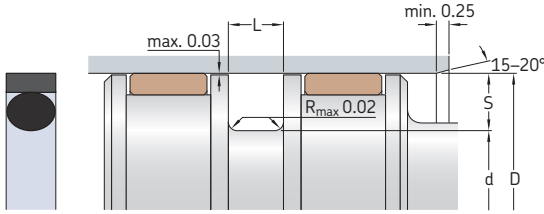

2.10 SCP profile piston seals, inch sizes

D 2 – 5.025 in.

2.10

Dimensions					Designation	
D	Tolerance	d	Tolerance	L +0.005	S	
in.						-
2	+0.002	1.462	-0.002	0.282	0.269	SCP1-2000-E5E
2.25	+0.002	1.712	-0.002	0.282	0.269	SCP1-2250-E5E
2.5	+0.003	1.908	-0.002	0.312	0.296	SCP5-2500-E5E
	+0.003	1.962	-0.002	0.282	0.269	SCP1-2500-E5E
2.75	+0.003	2.212	-0.002	0.282	0.269	SCP1-2750-E5D
3	+0.003	2.408	-0.002	0.312	0.296	SCP5-3000-E5E
	+0.003	2.442	-0.003	0.282	0.279	SCP2-3000-E5E
3.25	+0.003	2.692	-0.003	0.282	0.279	SCP2-3250-E5E
3.5	+0.003	2.908	-0.003	0.312	0.296	SCP5-3500-E5E
	+0.003	2.942	-0.003	0.282	0.279	SCP2-3500-E5E
3.75	+0.003	3.192	-0.003	0.282	0.279	SCP2-3750-E5D
4	+0.003	3.408	-0.003	0.312	0.296	SCP5-4000-E5E
	+0.003	3.442	-0.003	0.282	0.279	SCP2-4000-E5E
4.025	+0.003	3.467	-0.003	0.282	0.279	SCP2-4025-E5D
4.25	+0.003	3.692	-0.003	0.282	0.279	SCP2-4250-E5D
4.265	+0.003	3.707	-0.003	0.282	0.279	SCP2-4265-E5D
4.5	+0.003	3.74	-0.003	0.377	0.38	SCP3-4500-E5D
	+0.003	3.908	-0.003	0.312	0.296	SCP5-4500-E5E
	+0.003	3.942	-0.003	0.282	0.279	SCP2-4500-E5E
4.525	+0.003	3.967	-0.003	0.282	0.279	SCP2-4525-E5D
4.75	+0.003	3.99	-0.004	0.377	0.38	SCP3-4750-E5D
	+0.003	4.192	-0.004	0.282	0.279	SCP2-4750-E5E
5	+0.004	4.24	-0.004	0.377	0.38	SCP3-5000-E5E
	+0.004	4.442	-0.004	0.282	0.279	SCP2-5000-E5E
5.025	+0.004	4.265	-0.004	0.377	0.38	SCP3-5025-E5D