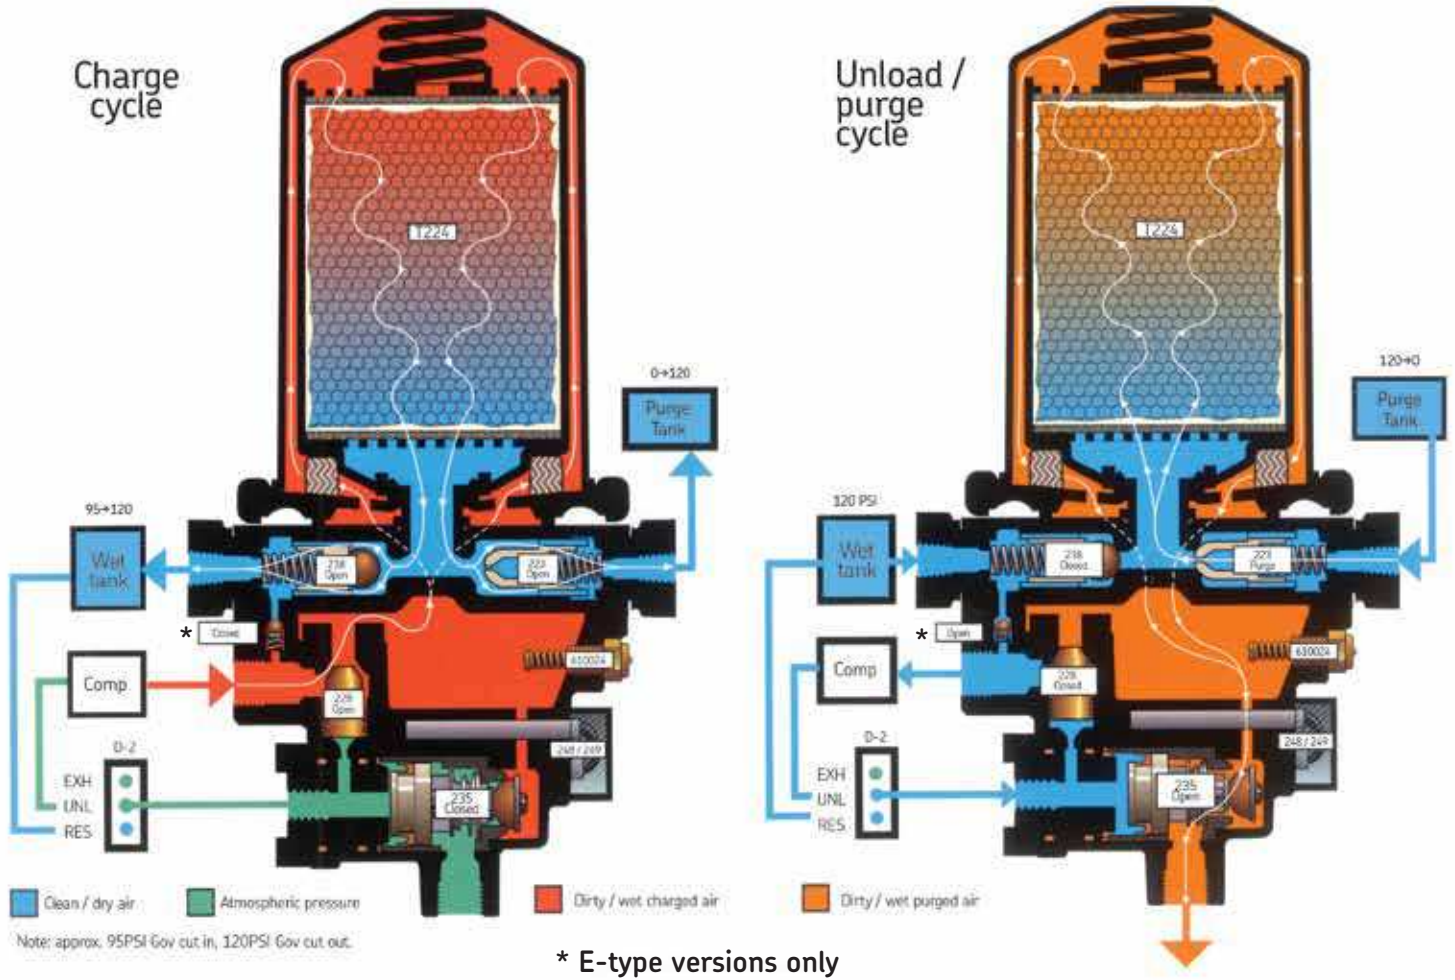

SKF Brakemaster® Turbo-2000 service schematic

SKF Brakemaster® Turbo-3000 service schematic

SKF Brakemaster® HD-2000 service schematic

SKF Brakemaster® Turbo-AC service schematic