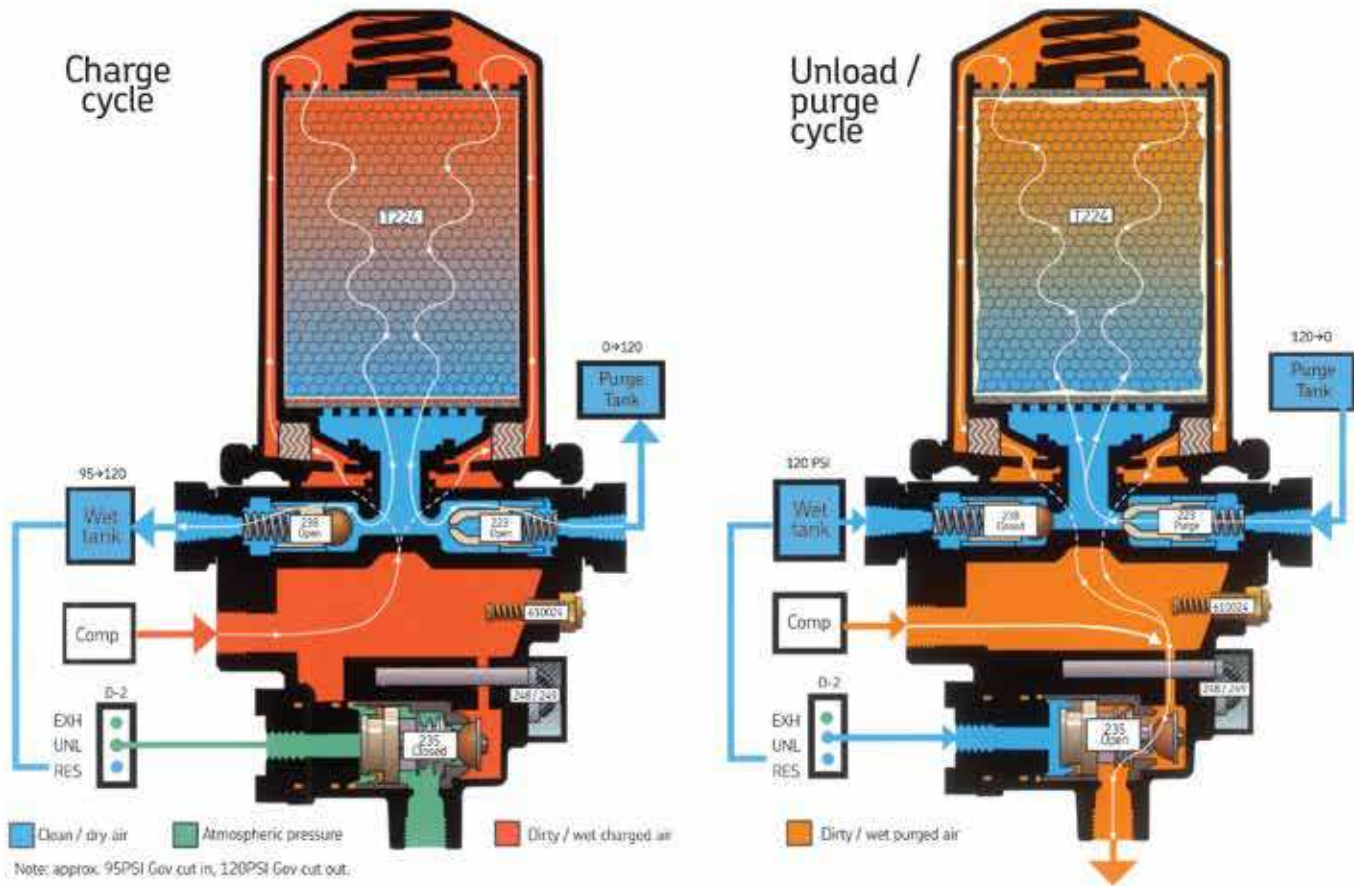

SKF Brakemaster® Turbo-2000 service schematic

SKF Brakemaster® Turbo-3000 service schematic

SKF Brakemaster® HD-2000 service schematic

SKF Brakemaster® Turbo-AC service schematic