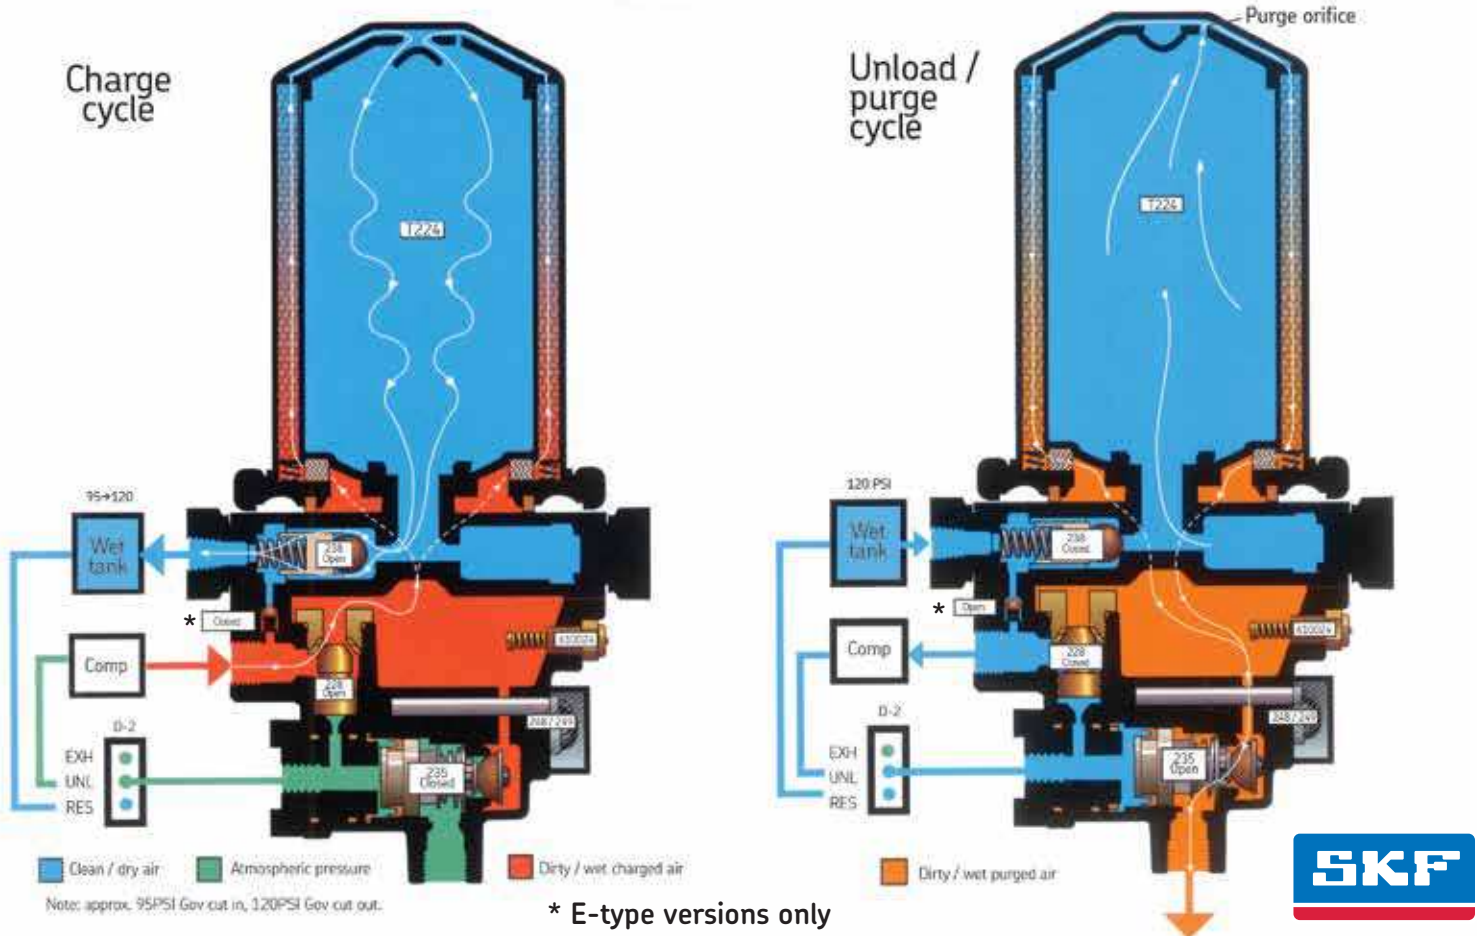

SKF Brakemaster® Turbo-2000 service schematic

SKF Brakemaster® Turbo-3000 service schematic

SKF Brakemaster® HD-2000 service schematic

SKF Brakemaster® Turbo-AC service schematic